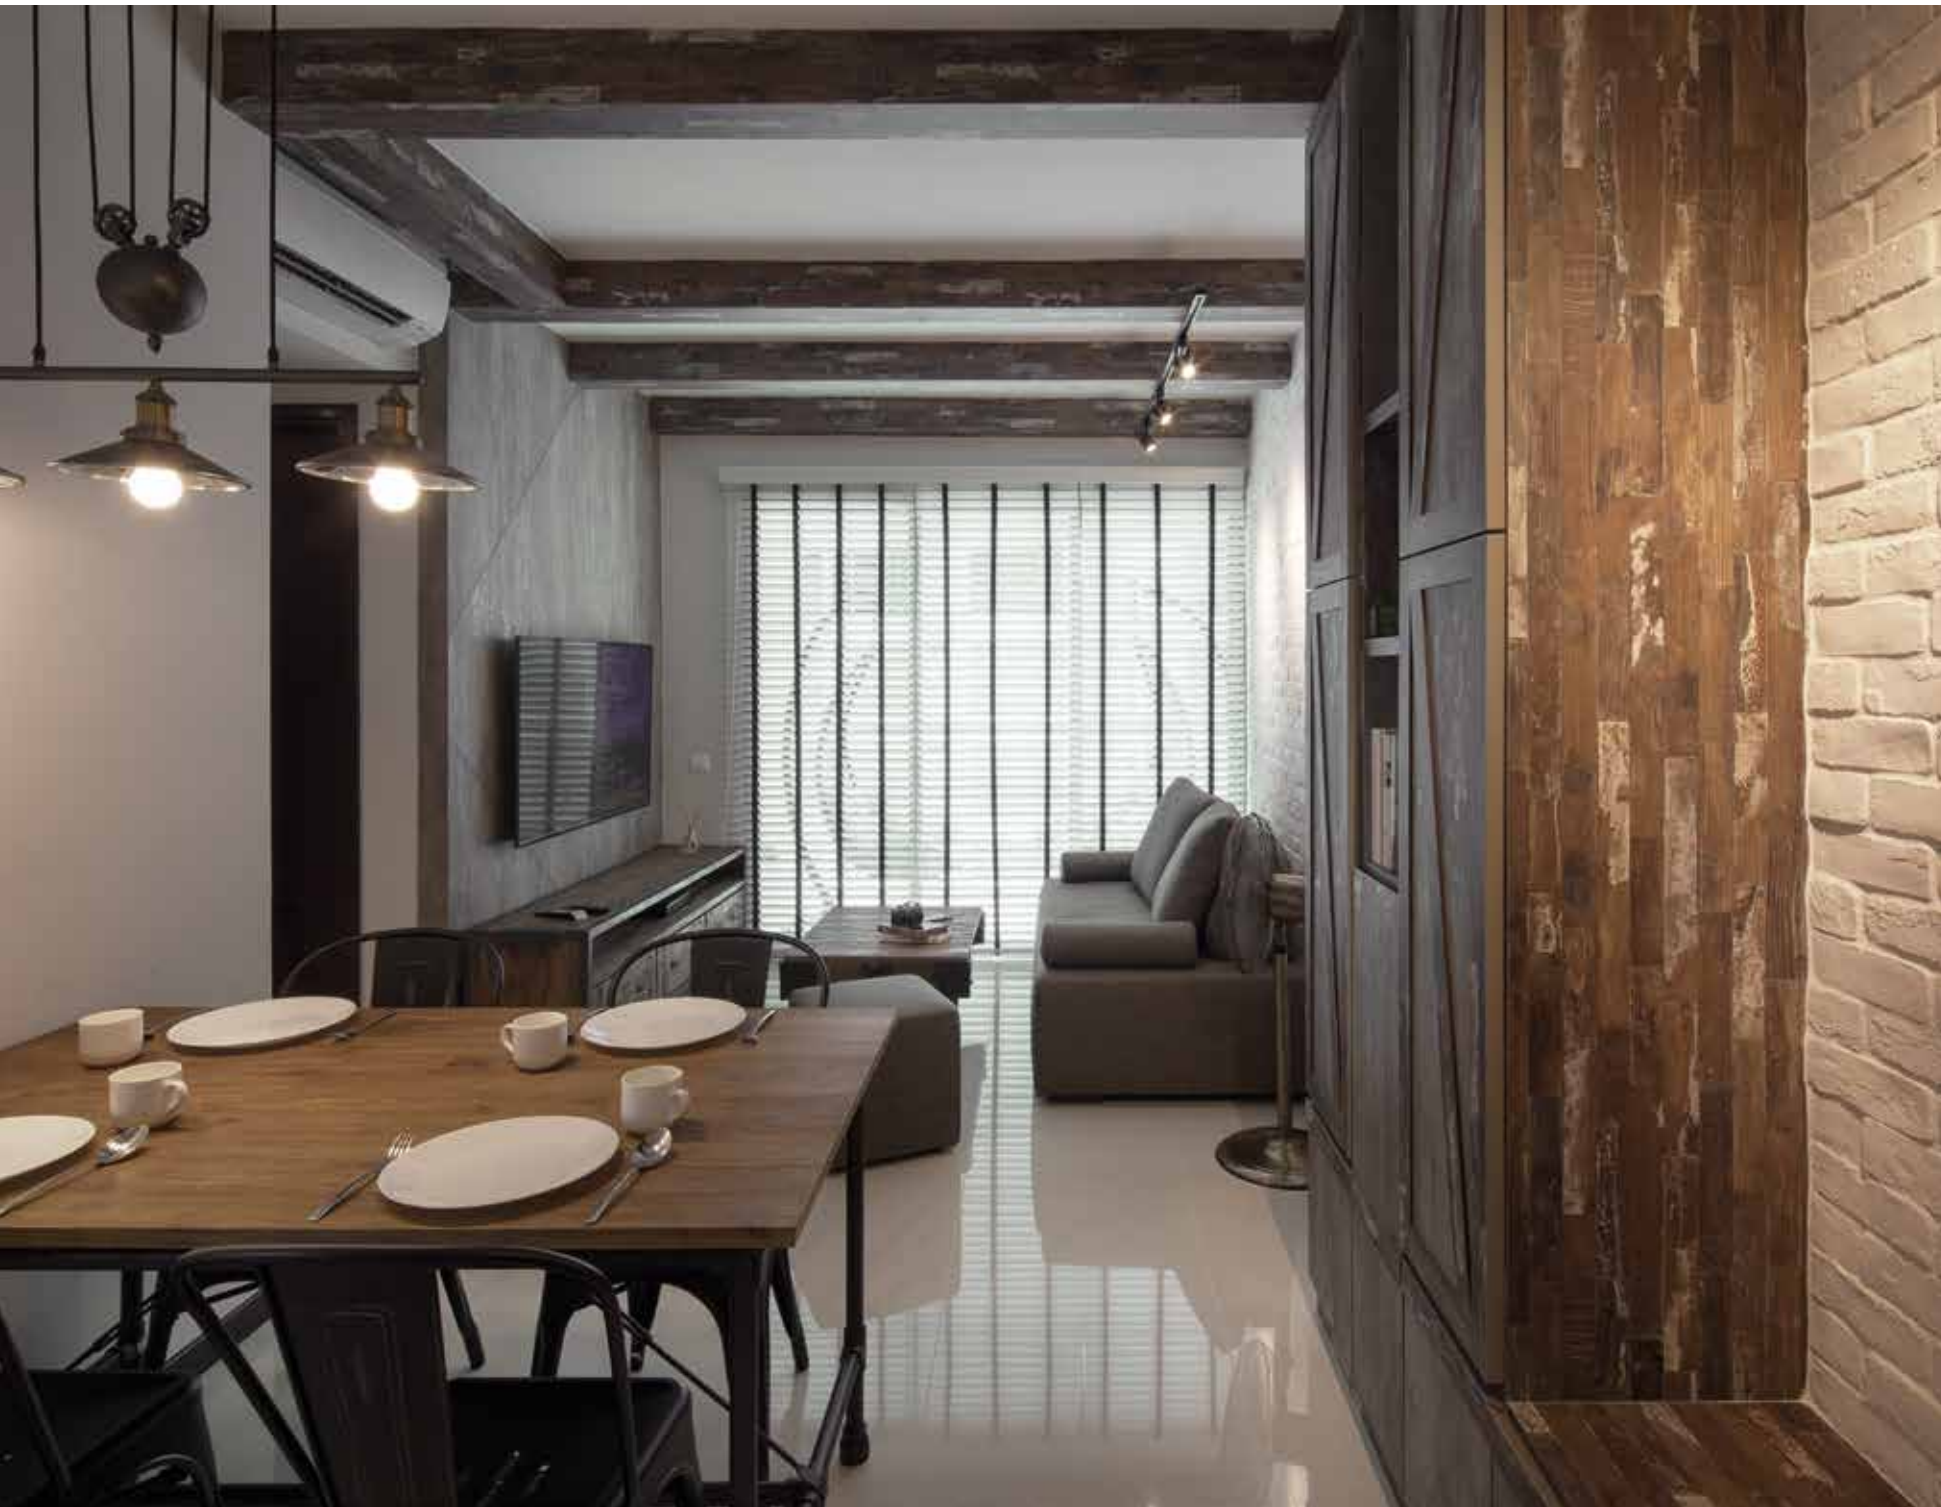

Dressed in wood

In this two-bedroom condominium apartment, the design team at De Style Interior proves that a modern industrial vibe does not need to be associated with a harsh and cold ambience. They cleverly used elements like bricks and wood laminates to add a rustic touch to a compact space. The result is a home that is edgy and stylish, but also one that has a resort-inspired appeal.

Project Type
2-bedroom condominium
Floor Area
775 sqft

TEXT EVANGELINE LEONG

ALL ABOUT CONTRAST

In the living room, the TV is mounted on a wall that resembles a large slab of concrete – a texture that is quintessentially industrial. On the opposite side, the white brick wall subtly contrasts this with a rough texture. Since most of this home is decked in a muted colour palette of brown, grey, and white, the furniture in the living room stands out with its distinctive cast iron details and strong silhouette. This includes unique pieces like a trunk-like console, a timber coffee table on wheels and a neutral-hued upholstered sofa.

MIX & MATCH

As with the rest of the apartment, the décor of the dining room is a fusion of both the Industrial and rustic styles. The dining set was chosen for its cast iron frame and metal chairs, and the light fixture is a defining feature with its pulley system. The dining set is flushed to the wall and it sits beside a display case cum shoe cabinet, inspired by the classic wooden barn door. Further adding to the functionality of space is the bench that extends out from the full-height cabinet, providing a handy spot to sit on when putting on shoes.